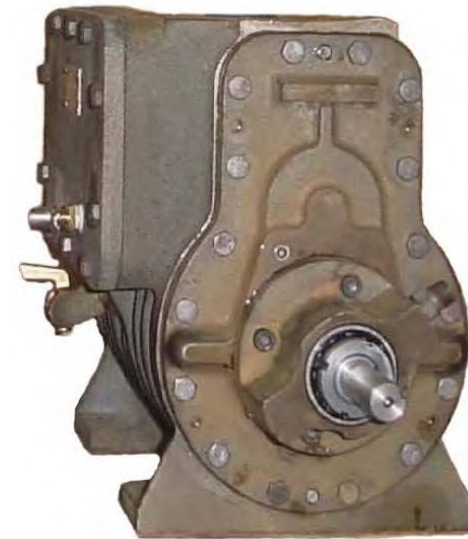

SEAL OIL VACUUM PUMP MAIN PUMP BODY COMPARISON

VACUUM INDUSTRIAL PRODUCTS

MODEL WS-30B

350 RPM

1-1/4" DRIVE SHAFT

TUTHILL VACUUM

MODEL KD-50

900 RPM

3/4" DRIVE SHAFT